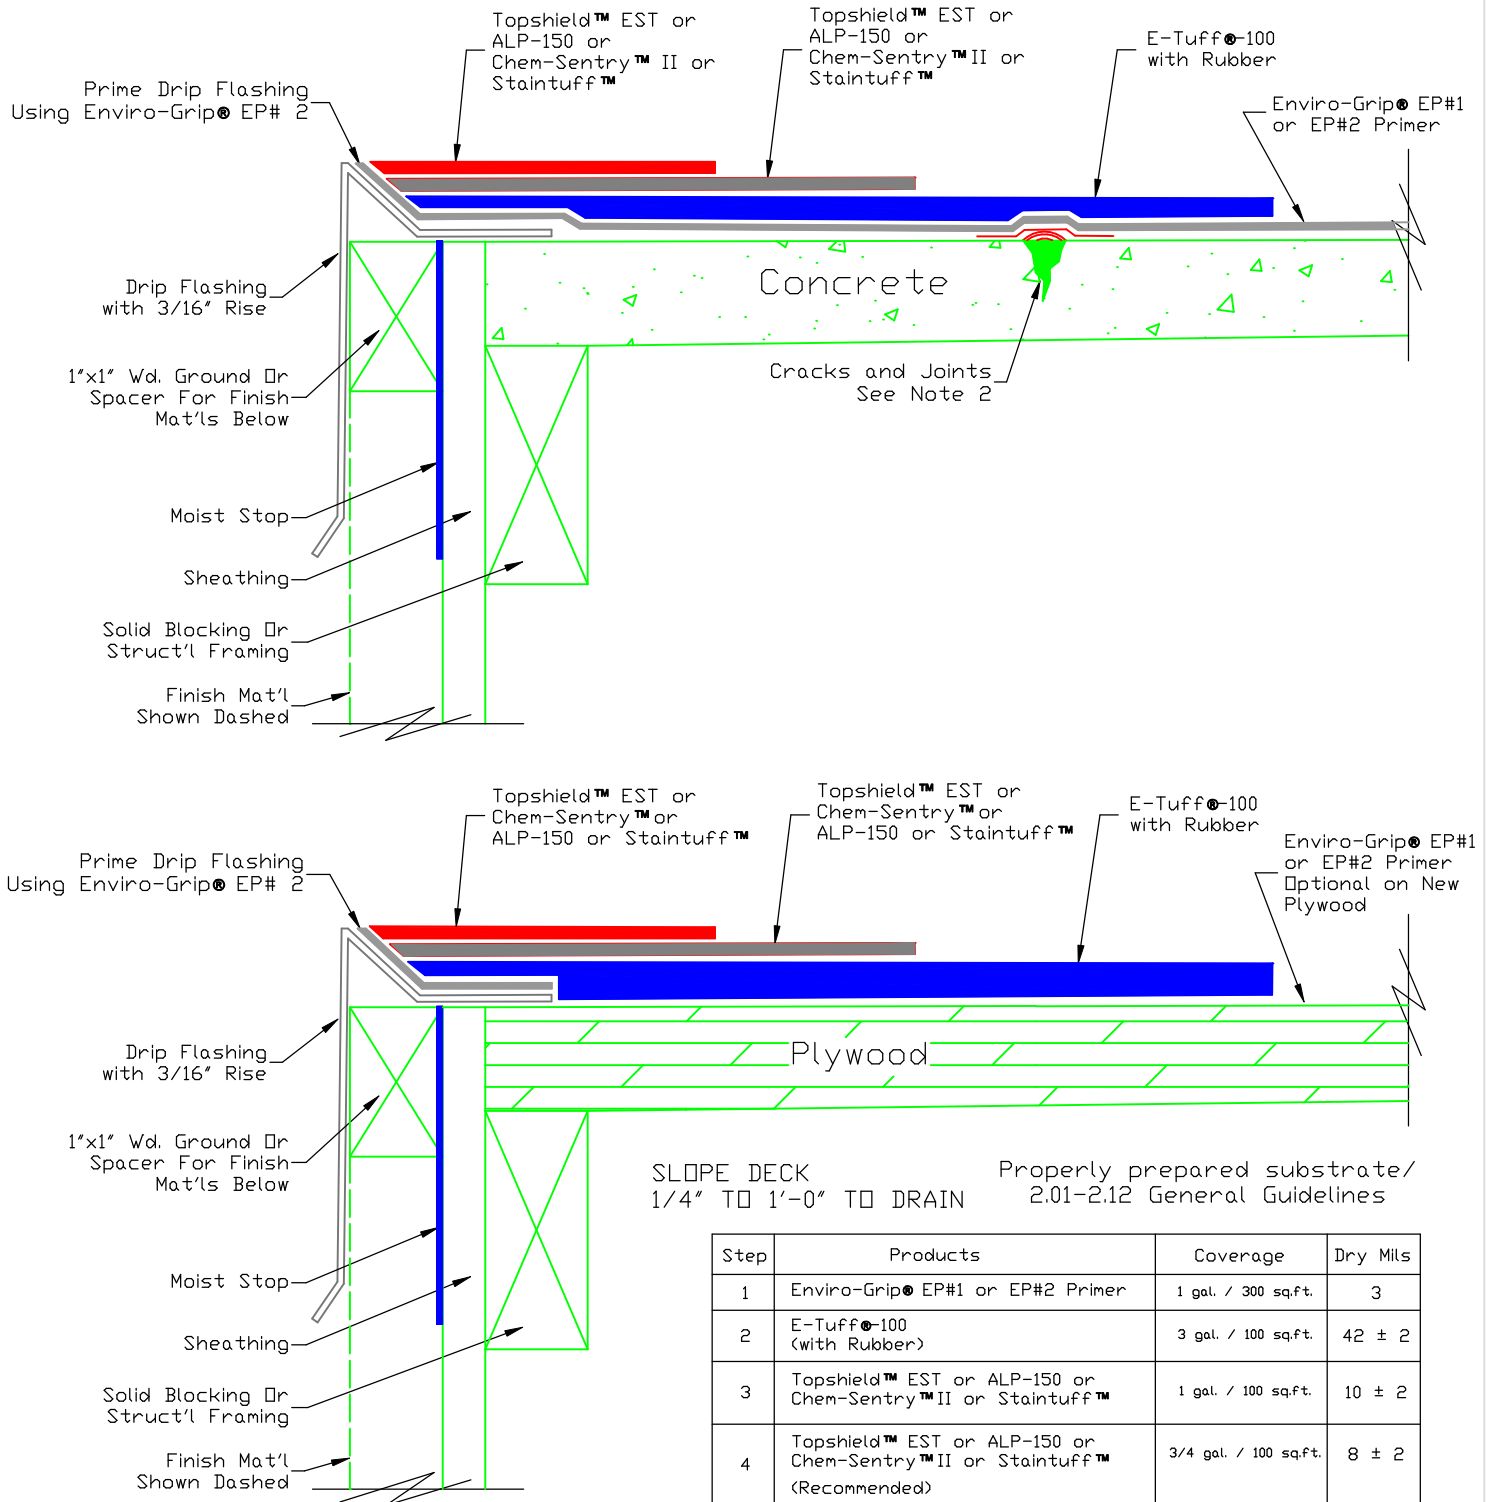

# FLEXIDECK™ E-WD

*55 Dry Mills Water Curable, Fast Cure  
Walking Deck Coating System for  
Plywood, Concrete and Metal Surfaces*

NOT TO SCALE

Notes:  
 1. E-Tuff®-100 Base Material is a mixture of 4 part E-Tuff®-100 and 1 part of water by volume.  
 2. Repair Crack and Joints 2.09-2.12 General Guidelines