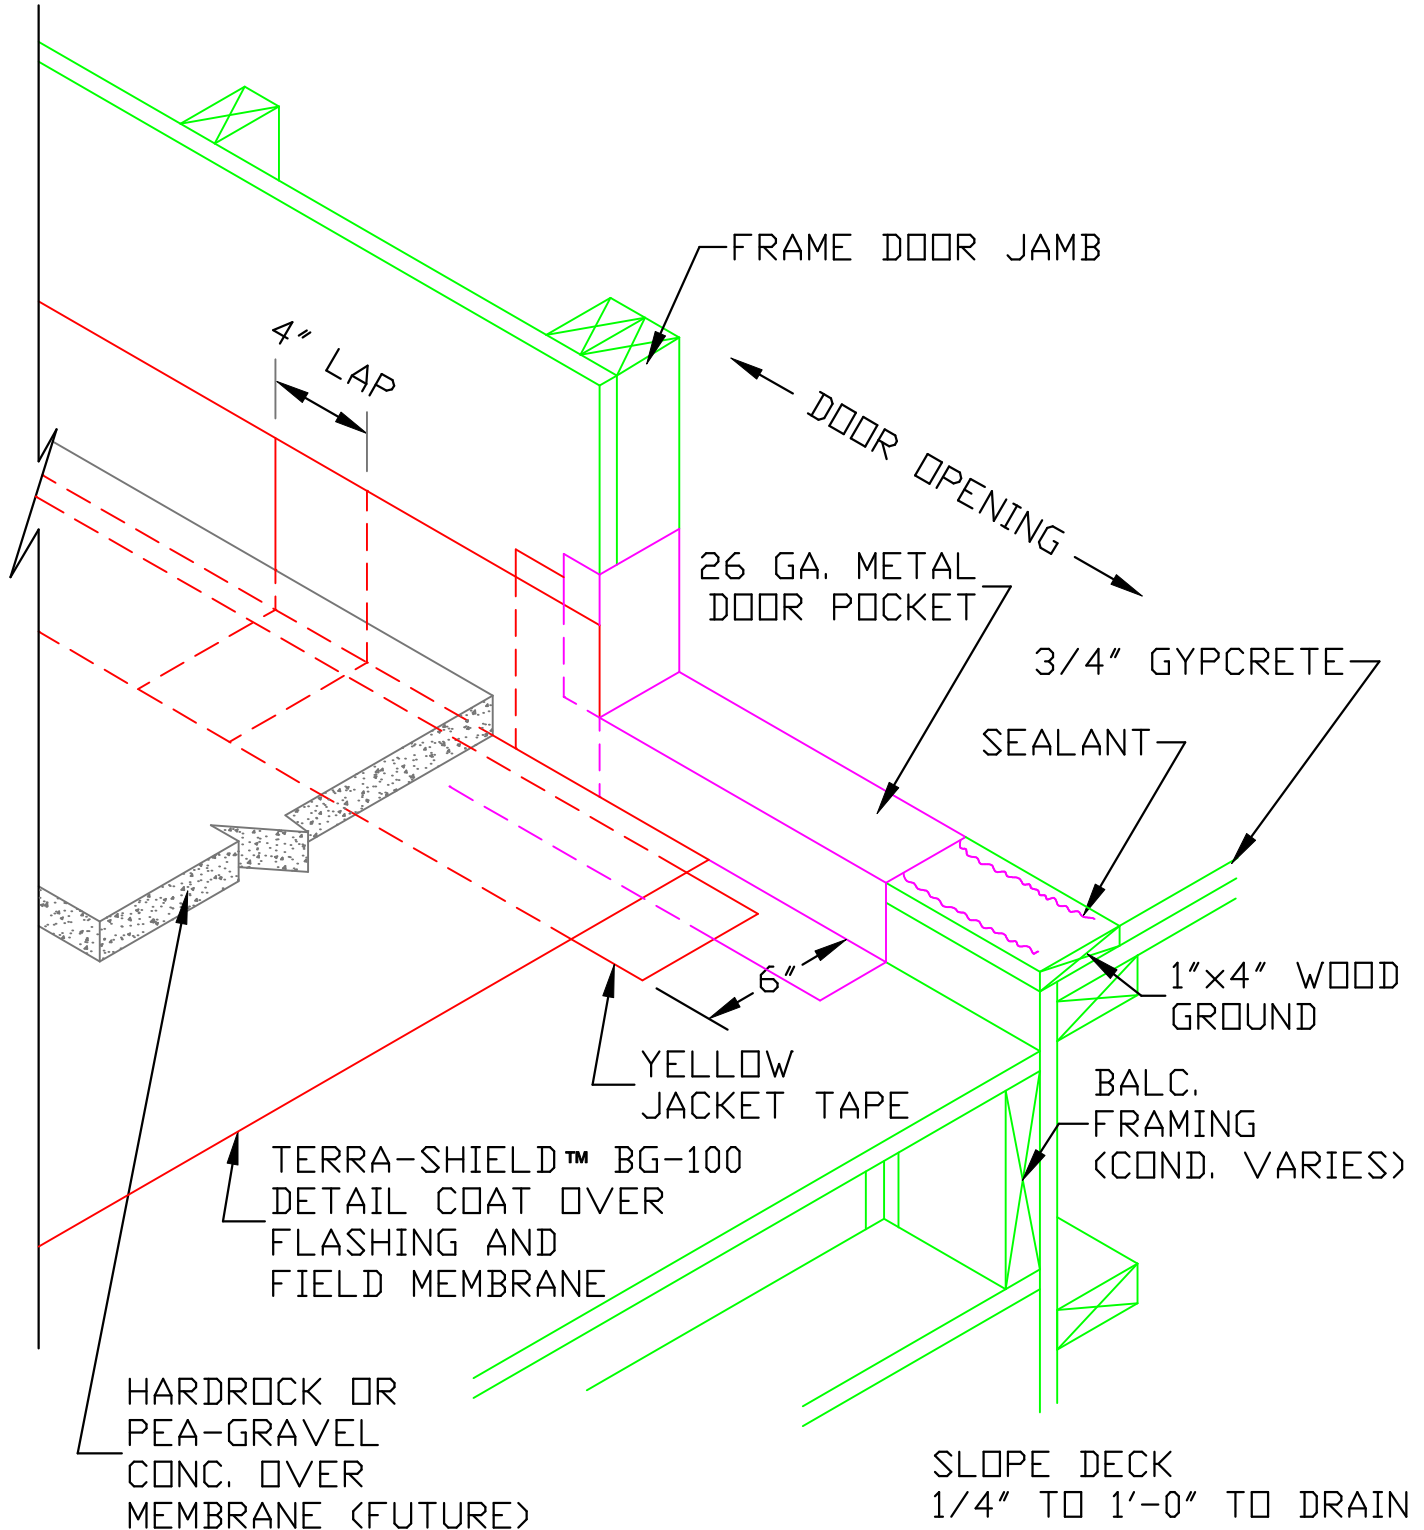

File Name: BG-100 06 balcony wall door

## Balcony Wall Door Flashing

### FLASH BALCONY TO WALL