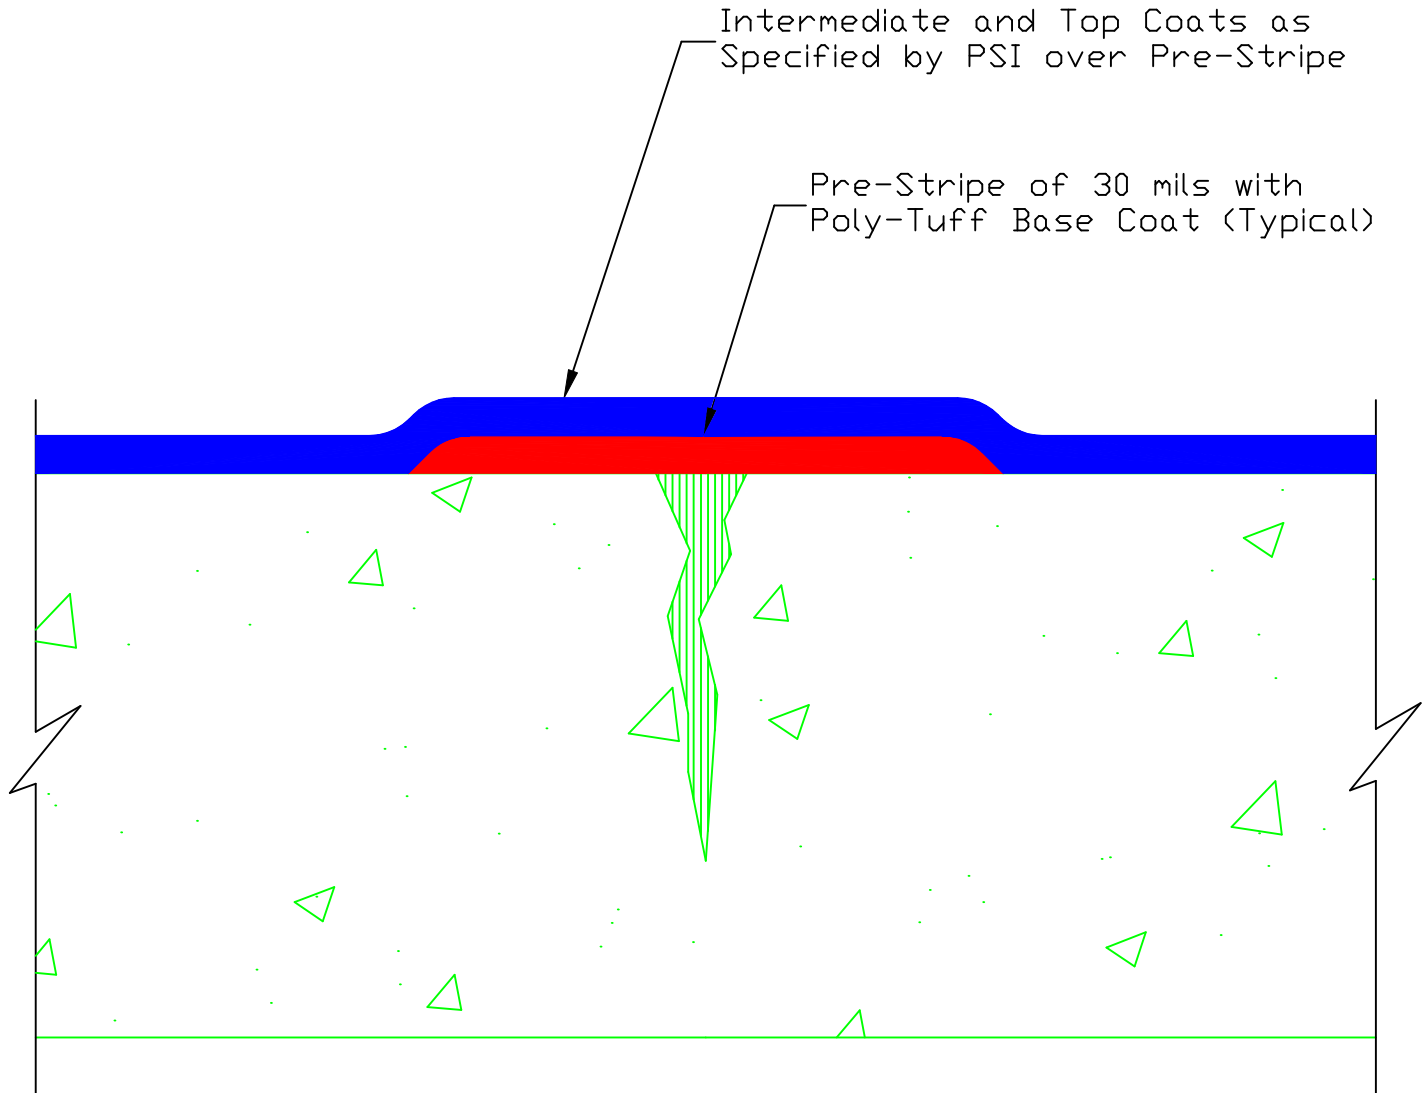

2250 E. Tropicana Ave
Suite 19-600
Las Vegas, NV 89119

Phone: (866) 977-8833
Fax: (800) 804-0182
Email: sales@polytuffus.com

Web: www.polytuffus.com

Cracks in Deck With Deck Coating

Typical Application Procedures
Over Cracks in Concrete
less Than 1/16" wide