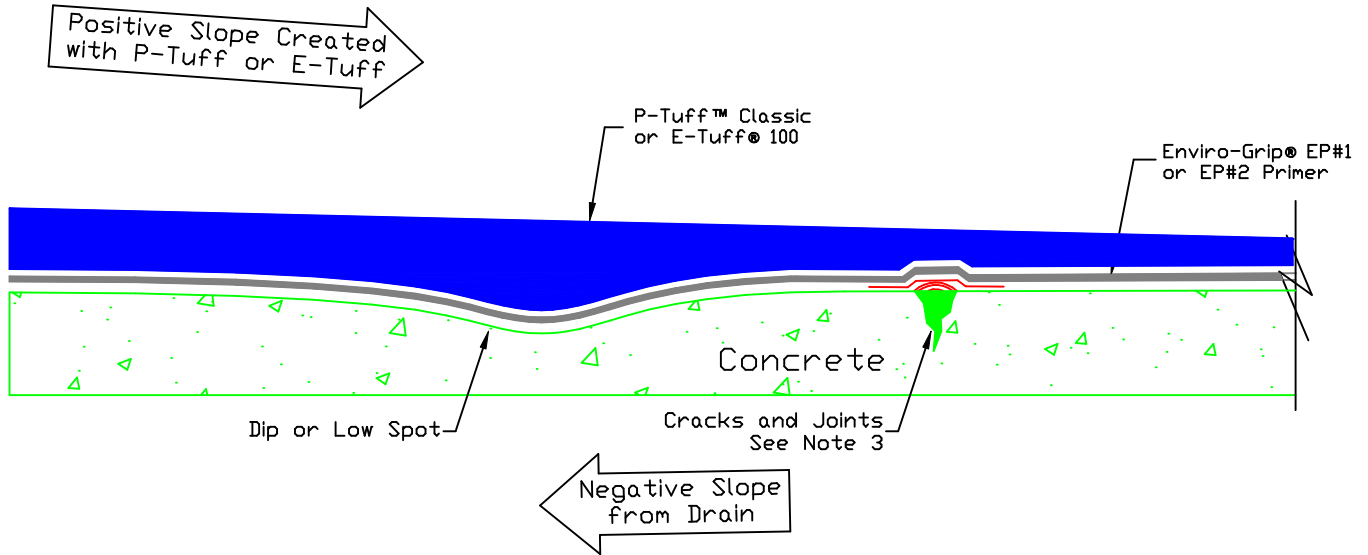

2250 E. Tropicana Ave
Suite 19-600
Las Vegas, NV 89119

Phone: (866) 977-8833
Fax: (800) 804-0182
Email: sales@polytuffus.com

Web: www.polytuffus.com

P-Tuff™ or E-Tuff®

Water Curable, Fast Cure

Walking Deck Coating System for

Plywood, Concrete and Metal Surfaces

- Notes: 1. Leveling is completed in 1 (one) application of E-Tuff® 100 or P-Tuff™ Classic
2. Repair Crack and Joints 2.09-2.12 General Guidelines

NOT TO SCALE