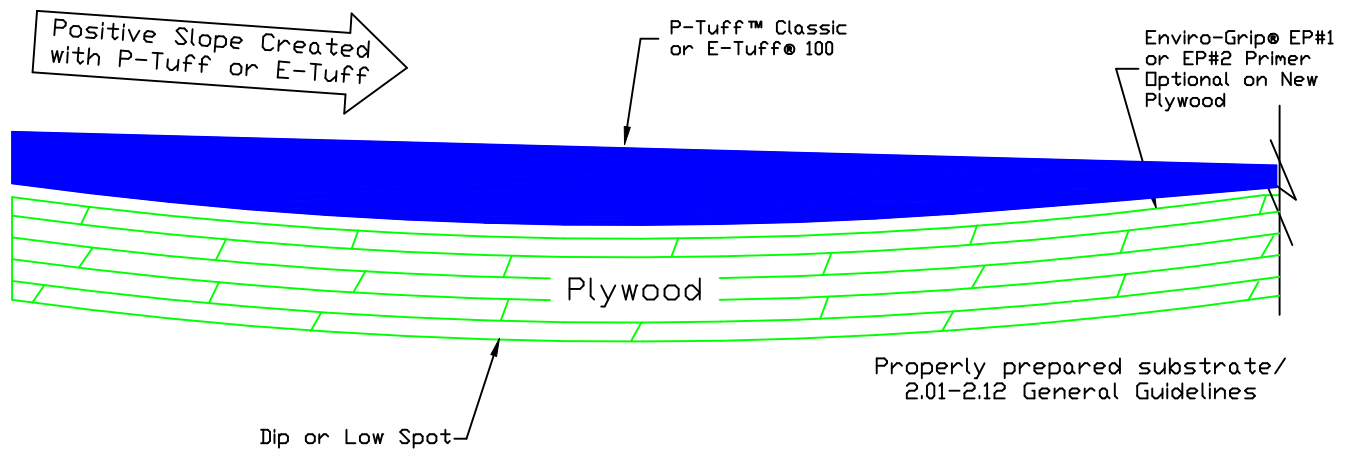

2250 E. Tropicana Ave
Suite 19-600
Las Vegas, NV 89119

Phone: (866) 977-8833
Fax: (800) 804-0182
Email: sales@polytuffus.com

Web: www.polytuffus.com

P-Tuff™ or E-Tuff®

Water Curable, Fast Cure

Walking Deck Coating System for

Plywood, Concrete and Metal Surfaces

- Notes: 1. Leveling is completed in 1 (one) application of E-Tuff® 100 or P-Tuff™ Classic
2. Repair Crack and Joints 2.09-2.12 General Guidelines

NOT TO SCALE