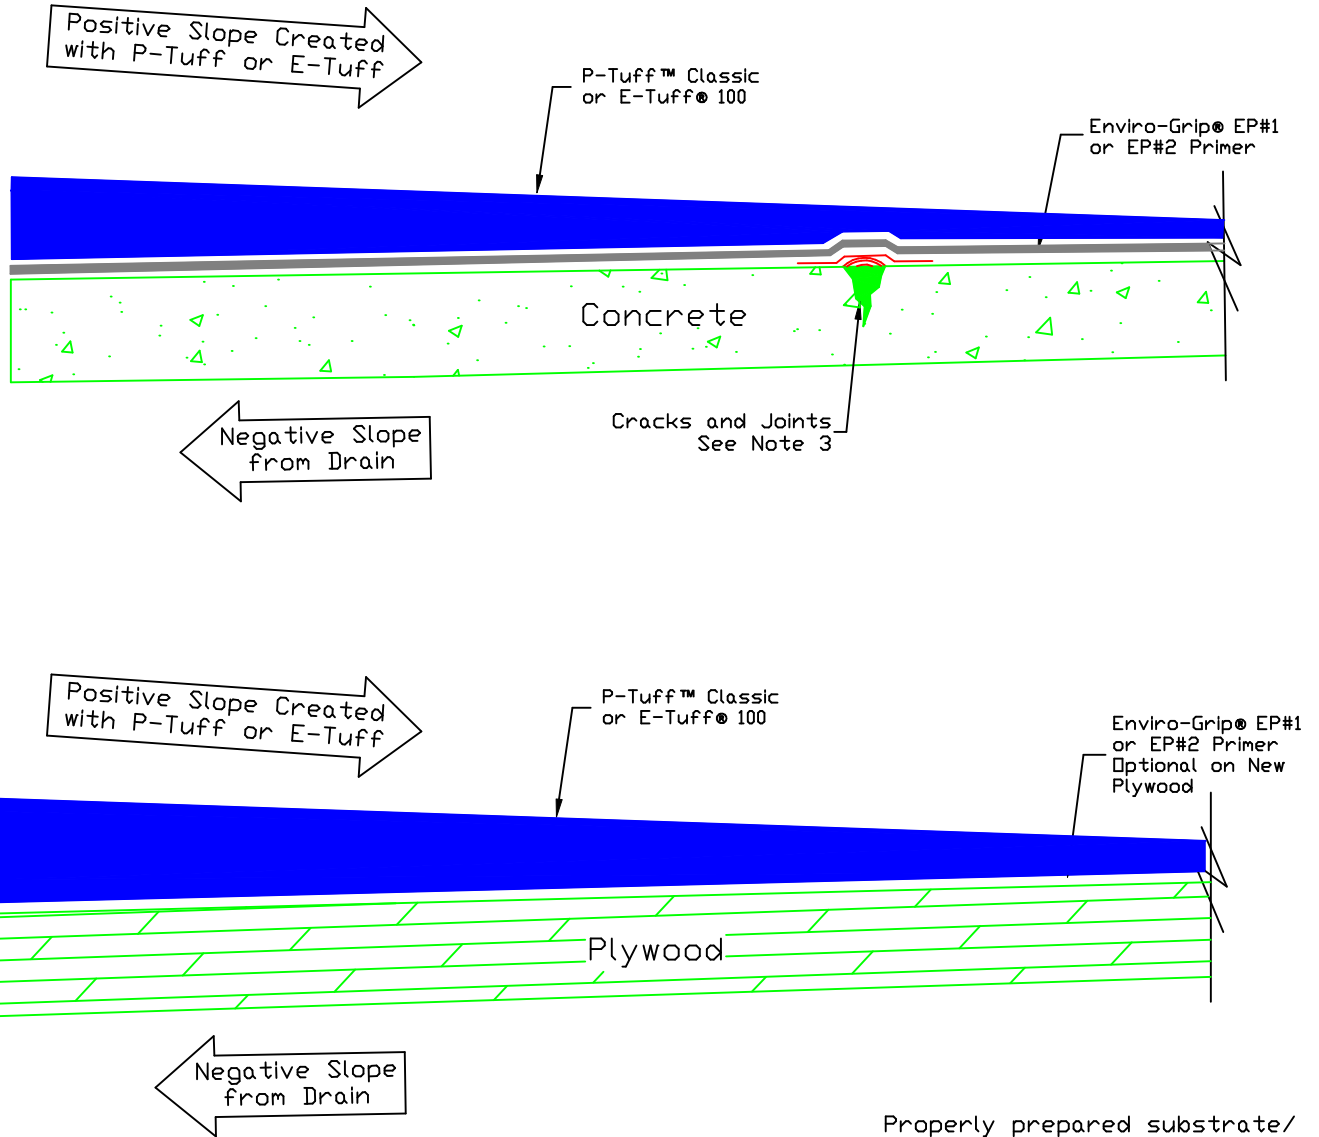

# P-Tuff™ or E-Tuff®

*Water Curable, Fast Cure  
Walking Deck Coating System for  
Plywood, Concrete and Metal Surfaces*

Properly prepared substrate/  
2.01-2.12 General Guidelines

- Notes:
1. Leveling is completed in 1 (one) application of E-Tuff® 100 or P-Tuff™ Classic
  2. Repair Crack and Joints 2.09-2.12 General Guidelines

NOT TO SCALE