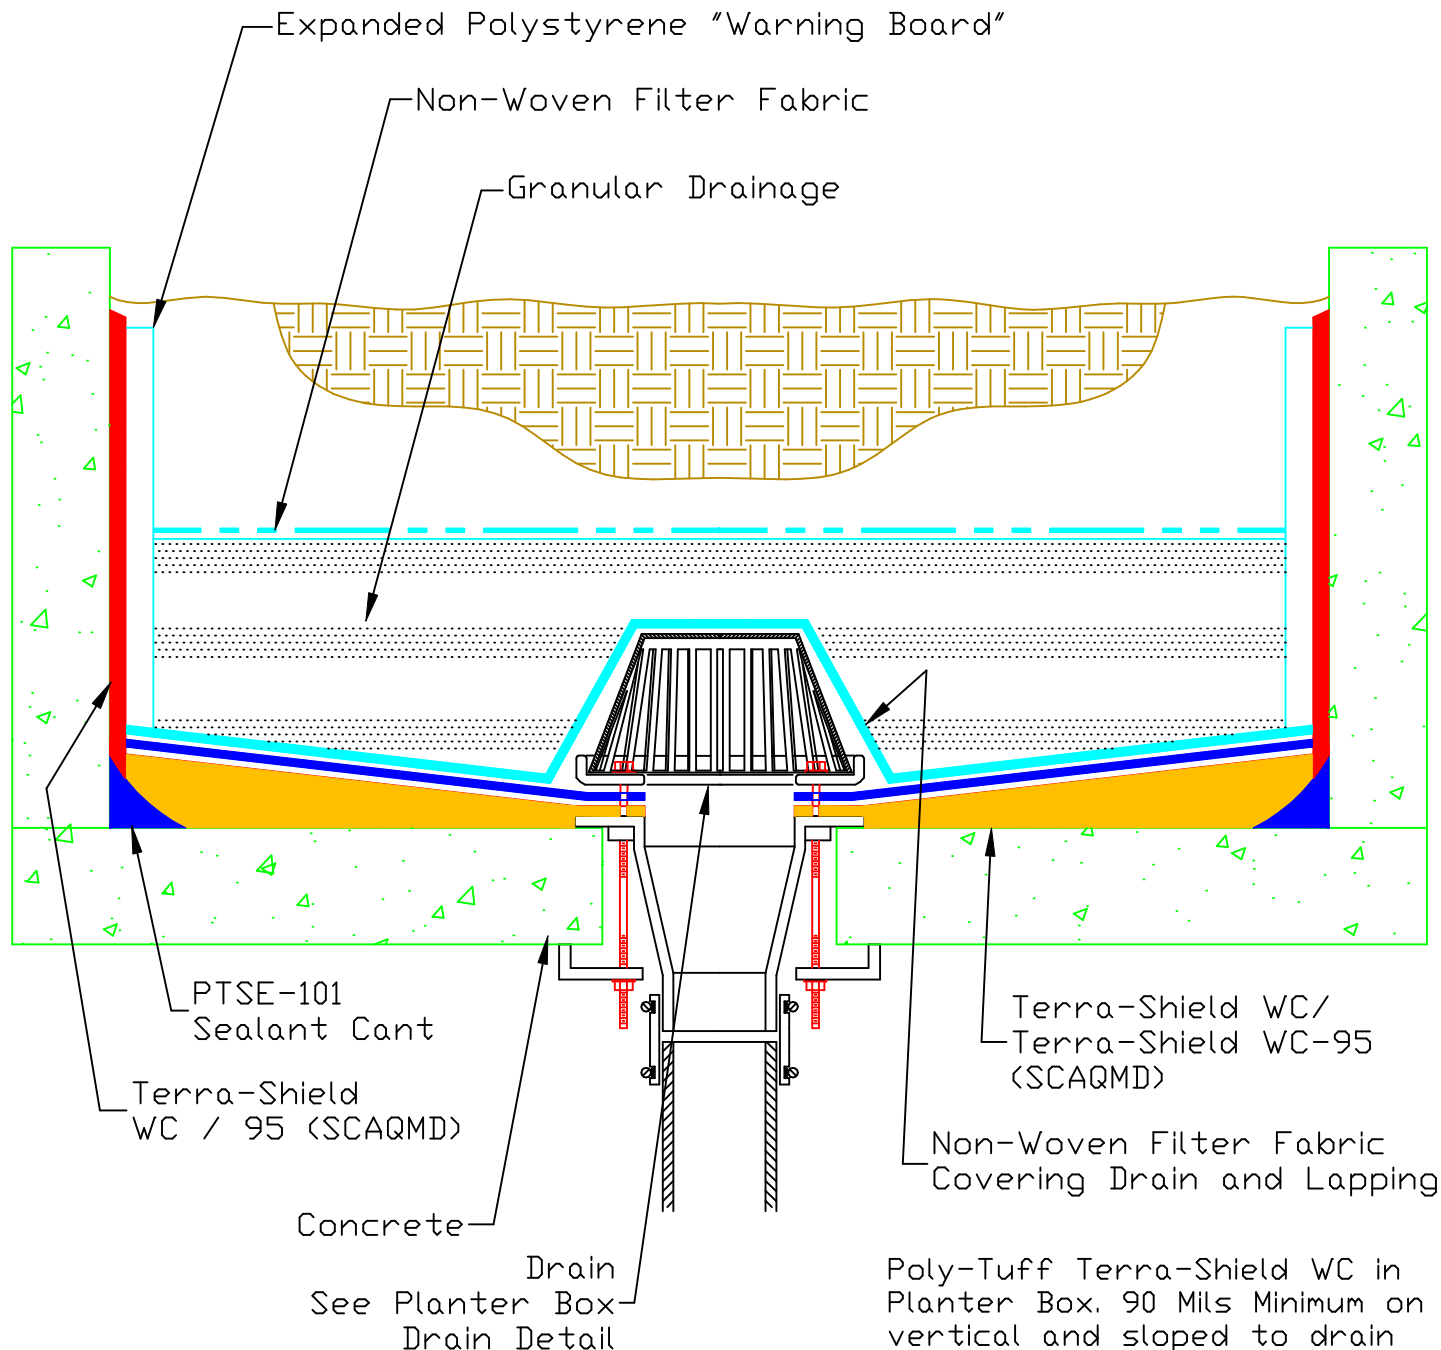

2250 E. Tropicana Ave
Suite 19-600
Las Vegas, NV 89119

Phone: (866) 977-8833
Fax: (800) 804-0182
Email: sales@polytuffus.com

Web: www.polytuffus.com

Typical Planter Box

SLOPE SUBSTRATE
1/2" TO 1'-0" TO DRAIN
NOT TO SCALE

Poly-Tuff Terra-Shield WC in Planter Box. 90 Mils Minimum on vertical and sloped to drain on horizontal surfaces.

Terra-Shield 95 for SCAQMD 100 VOC restricted area